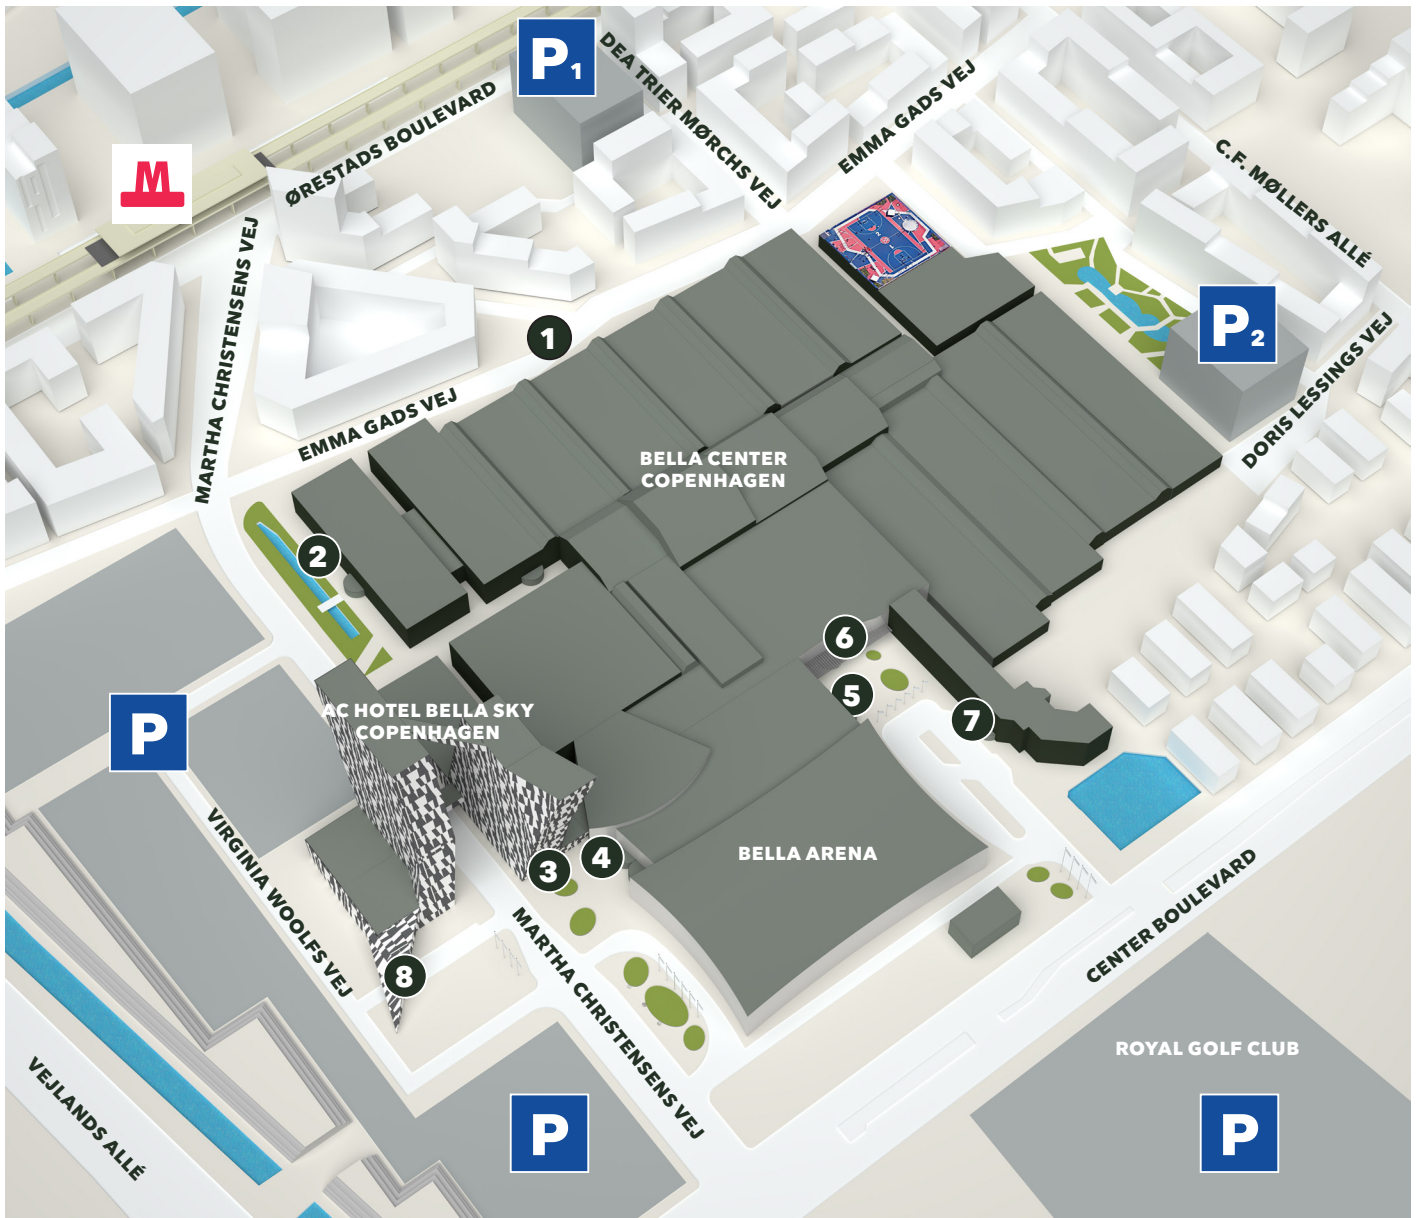

ENTRANCE OVERVIEW

- | | | | |
|----------|--|----------|--|
| 1 | Entrance 1
Emma Gads Vej 25 | 5 | Entrance 5
Center Boulevard 3 |
| 2 | Entrance 2
Martha Christensens Vej 18 | 6 | Entrance 6
Center Boulevard 5 |
| 3 | Bella Sky Conference & Event
Martha Christensens Vej 10 | 7 | Reception / International House
Center Boulevard 9 |
| 4 | Entrance 4
Martha Christensens Vej 8 | 8 | AC Hotel Bella Sky Copenhagen
Martha Christensens Vej 5 |